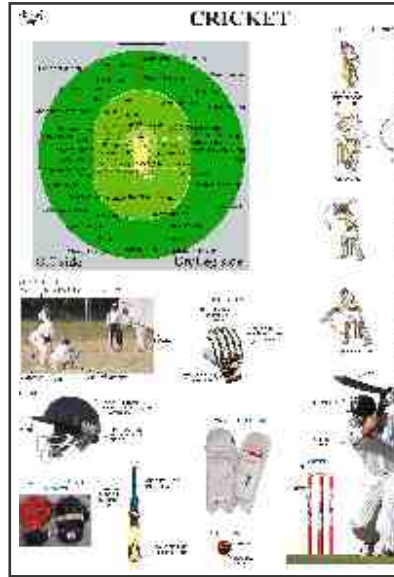

Size 50x 65 cms. Laminated and Attached with Durable Strips
 Size 75x 100 cms. Laminated & Attached with Rollers

Size 50x 65 cms. Laminated & Framed on NU-Wood Board

SPORTS (9) CHARTS

- DS 1. Athletics
- DS 2. Baseball
- DS 3. Basketball
- DS 4. Cricket
- DS 5. Football
- DS 6. Hockey
- DS 7. Racket Sports
- DS 8. Soccer
- DS 9. Volleyball

50x 65 cms.

75x 100 cms.

ASK FOR YOU CUSTOMISED SPECIALLY

SPORTS PERSONALITIES & CUSTOMISED DESIGNS (SPECIALLY FOR YOU)

Size 30x 45 cms. Laminated & Framed on NU-Wood Board
 Size 75x 100 cms. Laminated & Attached with Rollers

Size 50x 65 cms. Laminated & Framed on NU-Wood Board

SPORTS PERSONALITIES

1. Sania Mirza
2. Saina Nehwal
3. Sachin Tendulkar
4. Pankaj Advani
5. P.T. Usha
6. Viswanathan Anand
7. Major Dhyan Chand
8. Baichung Bhutia
9. Mary Kom
10. Milkha Singh
11. MS Dhoni