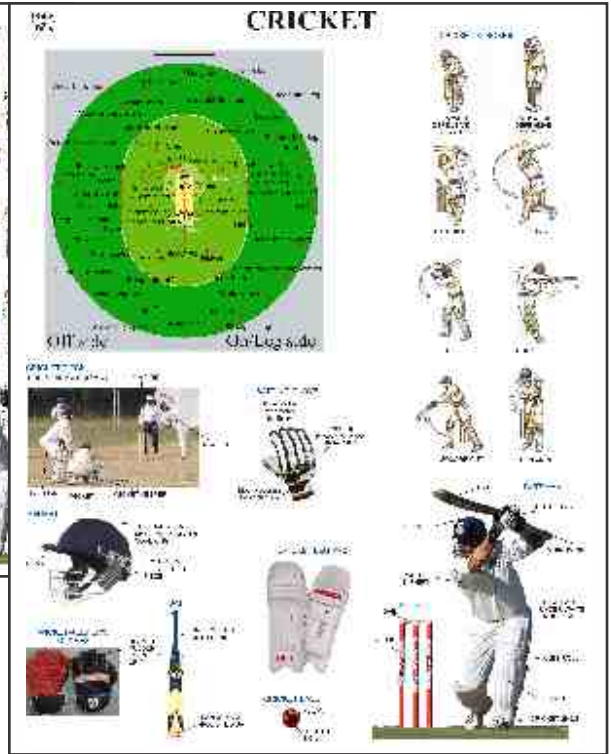

Size 50x 65 cms. Laminated and Attached with Durable Strips
 Size 75x 100 cms. Laminated & Attached with Rollers

Size 50x 65 cms. Laminated & Framed on NU-Wood Board

SPORTS (9) CHARTS

- DS 1. Athletics
- DS 2. Baseball
- DS 3. Basketball
- DS 4. Cricket
- DS 5. Football
- DS 6. Hockey
- DS 7. Racket Sports
- DS 8. Soccer
- DS 9. Volleyball

50x 65 cms.

75x 100 cms.

ASK FOR YOU CUSTOMISED SPECIALLY

SPORTS PERSONALITIES & CUSTOMISED DESIGNS (SPECIALLY FOR YOU)

Size 30x 45 cms. Laminated & Framed on NU-Wood Board
 Size 75x 100 cms. Laminated & Attached with Rollers

75x 100 cms.

ASK FOR YOU CUSTOMISED SPECIALLY

MUSIC CHARTS

Size 50x 65 cms. Laminated and Attached with Durable Strips
Size 50x 65 cms. Laminated & Framed on NU-Wood Board

MUSIC (7) CHARTS

- DMU 1. Electronic instruments
- DMU 2. Key board instruments
- DMU 3. Musical Notation
- DMU 4. Orchestras
- DMU 5. Percussion Instruments
- DMU 6. Stringed instruments
- DMU 7. Wind instruments

DMU 6

SCIENTISTS CHARTS FRAMED ON BOARD

LAMINATED FRAMED ON BOARD

SMALL SIZE 12"X18"

MEDIUM SIZE 16"X21"

BIG SIZE 20"X26"

Dbios, introduces for the first time, in India **Big Sized** multicolored photographs with their achievements in the lightened shades of the photograph to give better understanding to students to correlate famous works with scientist. Each Scientist Photographs comes with detailed descriptions in the fields of their Academics, Works, Designations, Publishing and Awards / Honours.