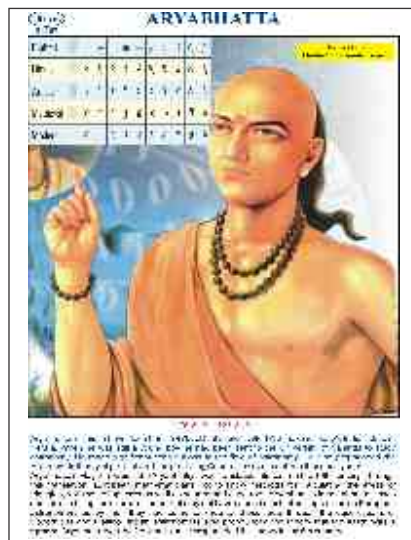

## PRIME MINISTER OF INDIA

- ALL PRIME MINISTERS IN ONE  
BIG (30X40") CHART
1. Jawahar Lal Nehru
  2. Gulzari Lal Nanda
  3. Lal Bahadur Shastri
  4. Indira Gandhi
  5. Morarji Desai
  6. Chaudhary Charan Singh
  7. Rajiv Gandhi
  8. V.P. Singh
  9. Chandra Shekhar
  10. P.V. Narasinha Rao
  11. H.D. Devegowda
  12. I.K. Gujral
  13. A.B. Vajpajee
  14. Manmohan Singh
  15. Narendra Modi

Ask for Motivational Charts  
**NOBEL PRIZE WINNER**

Scientists / Leaders other than above mentioned list can be made available

# Scientists Charts

Marie Curie

Dr. A.P.J. Abdul Kalam

Kalpana Chawla

C.V. Raman

Aryabhata

Archimedes

Dr. Bhimrao Ambedkar