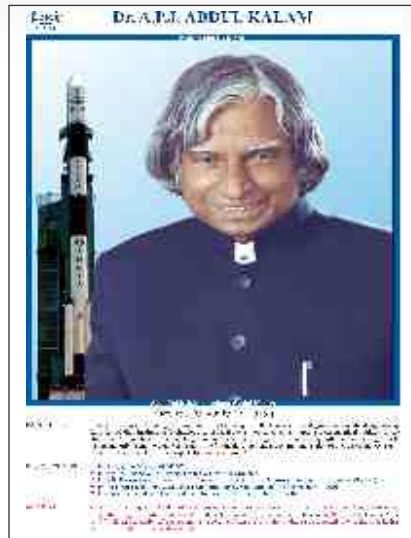

Dr. A.P.J. Abdul Kalam