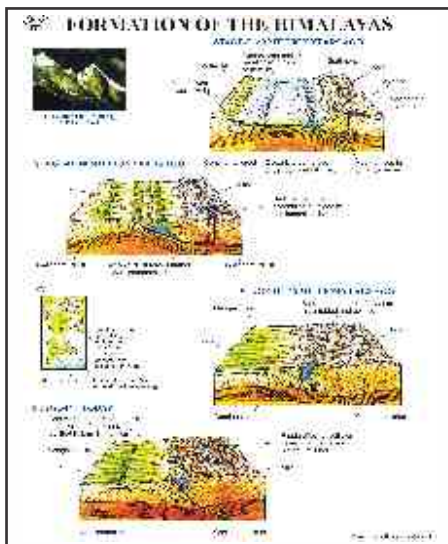

GEOGRAPHY CHARTS

(Dbios) Charts size 75x100cms. White Raxine

GEOGRAPHY- TOTAL 31 CHARTS

Size 50x 65 cms. Laminated and Attached with Durable Strips OR
Size 50x 65 cms. Laminated & Framed on NU-Wood Board

DAG 01 Types of Soil
CH 530A Soil Testing
CH 530 Soil Profile
CH 531 Life cycle of Rock
CH 532 Volcano & its types
CH 533 Weathering & Erosion
CH 534 Formation of Himalayas
CH 535 Earthquakes
CH 536 Glaciers
CH 537 Development of River
CH 538 Structure of earth
DG 6. Pre Historic earth
DG 11. Formation of coal
CH 539 Geological time scale
DG 8. Dinosaurs
CH 540 Life cycle of Sun

CH 541 Life cycle of a Star
DG 2. Stars
CH 542 Constellation
CH 56 Ozone Layer
CH 57 Green House Effect
CH 58 Seasons
CH 60 Water Cycle
CH 1095 Solar System
DG 5. Planets
CH 1096 Solar & Lunar Eclipse
DG 4. Sun & Moon
CH 1097 Galaxies
CH 2471 Rocks & Minerals
DG 16. Earth's Coordinates and Map Projections
DG 20. Vegetation and Biosphere

CH 07