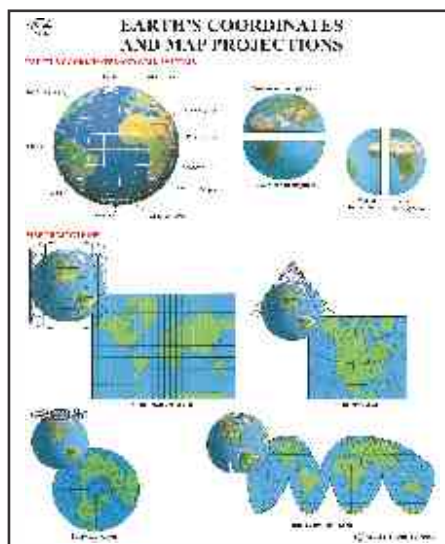

GEOGRAPHY CHARTS

(Dbios) Charts size 75x100cms. White Raxine

GEOGRAPHY- TOTAL 31 CHARTS

Size 50x 65 cms. Laminated and Attached with Durable Strips OR
Size 50x 65 cms. Laminated & Framed on NU-Wood Board

DAG 01 Types of Soil
CH 530A Soil Testing
CH 530 Soil Profile
CH 531 Life cycle of Rock
CH 532 Volcano & its types
CH 533 Weathering & Erosion
CH 534 Formation of Himalayas
CH 535 Earthquakes
CH 536 Glaciers
CH 537 Development of River
CH 538 Structure of earth
DG 6. Pre Historic earth
DG 11. Formation of coal
CH 539 Geological time scale
DG 8. Dinosaurs
CH 540 Life cycle of Sun

CH 541 Life cycle of a Star
DG 2. Stars
CH 542 Constellation
CH 56 Ozone Layer
CH 57 Green House Effect
CH 58 Seasons
CH 60 Water Cycle
CH 1095 Solar System
DG 5. Planets
CH 1096 Solar & Lunar Eclipse
DG 4. Sun & Moon
CH 1097 Galaxies
CH 2471 Rocks & Minerals
DG 16. Earth's Coordinates and Map Projections
DG 20. Vegetation and Biosphere

CH 16

(Dbios)