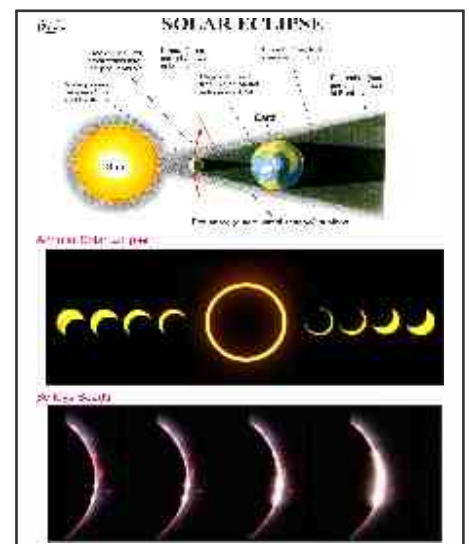

CH 1096

(Dbios)