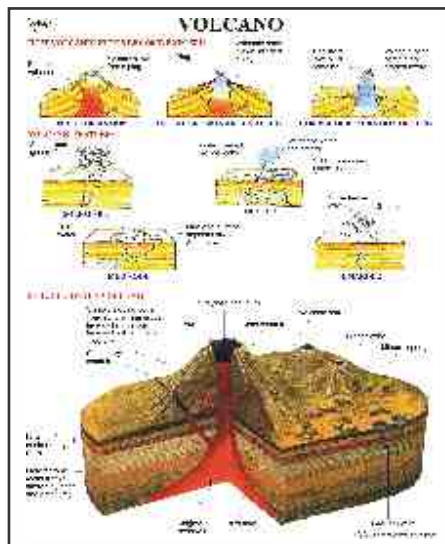

GEOGRAPHY CHARTS

(Dbios) Charts size 75x100cms. White Raxine

GEOGRAPHY- TOTAL 31 CHARTS

Size 50x 65 cms. Laminated and Attached with Durable Strips OR
Size 50x 65 cms. Laminated & Framed on NU-Wood Board

DAG 01 Types of Soil
CH 530A Soil Testing
CH 530 Soil Profile
CH 531 Life cycle of Rock
CH 532 Volcano & its types
CH 533 Weathering & Erosion
CH 534 Formation of Himalayas
CH 535 Earthquakes
CH 536 Glaciers
CH 537 Development of River
CH 538 Structure of earth
DG 6. Pre Historic earth
DG 11. Formation of coal
CH 539 Geological time scale
DG 8. Dinosaurs
CH 540 Life cycle of Sun

CH 541 Life cycle of a Star
DG 2. Stars
CH 542 Constellation
CH 56 Ozone Layer
CH 57 Green House Effect
CH 58 Seasons
CH 60 Water Cycle
CH 1095 Solar System
DG 5. Planets
CH 1096 Solar & Lunar Eclipse
DG 4. Sun & Moon
CH 1097 Galaxies
CH 2471 Rocks & Minerals
DG 16. Earth's Coordinates and Map Projections
DG 20. Vegetation and Biosphere

CH 10

(Dbios)