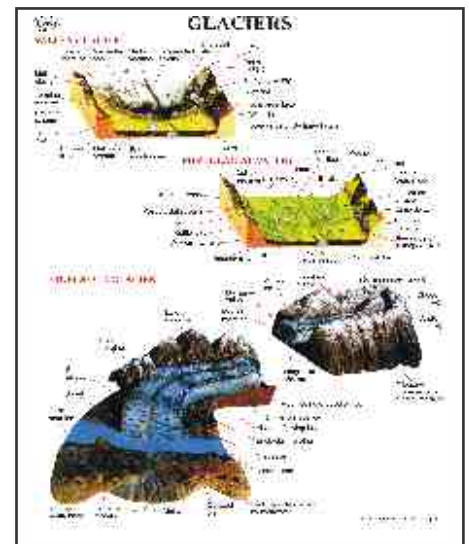

GEOGRAPHY CHARTS

(Dbios) Charts size 75x100cms. White Raxine

GEOGRAPHY- TOTAL 31 CHARTS

Size 50x 65 cms. Laminated and Attached with Durable Strips OR
Size 50x 65 cms. Laminated & Framed on NU-Wood Board

DAG 01 Types of Soil
CH 530A Soil Testing
CH 530 Soil Profile
CH 531 Life cycle of Rock
CH 532 Volcano & its types
CH 533 Weathering & Erosion
CH 534 Formation of Himalayas
CH 535 Earthquakes
CH 536 Glaciers
CH 537 Development of River
CH 538 Structure of earth
DG 6. Pre Historic earth
DG 11. Formation of coal
CH 539 Geological time scale
DG 8. Dinosaurs
CH 540 Life cycle of Sun

CH 541 Life cycle of a Star
DG 2. Stars
CH 542 Constellation
CH 56 Ozone Layer
CH 57 Green House Effect
CH 58 Seasons
CH 60 Water Cycle
CH 1095 Solar System
DG 5. Planets
CH 1096 Solar & Lunar Eclipse
DG 4. Sun & Moon
CH 1097 Galaxies
CH 2471 Rocks & Minerals
DG 16. Earth's Coordinates and Map Projections
DG 20. Vegetation and Biosphere

CH 12

(Dbios)